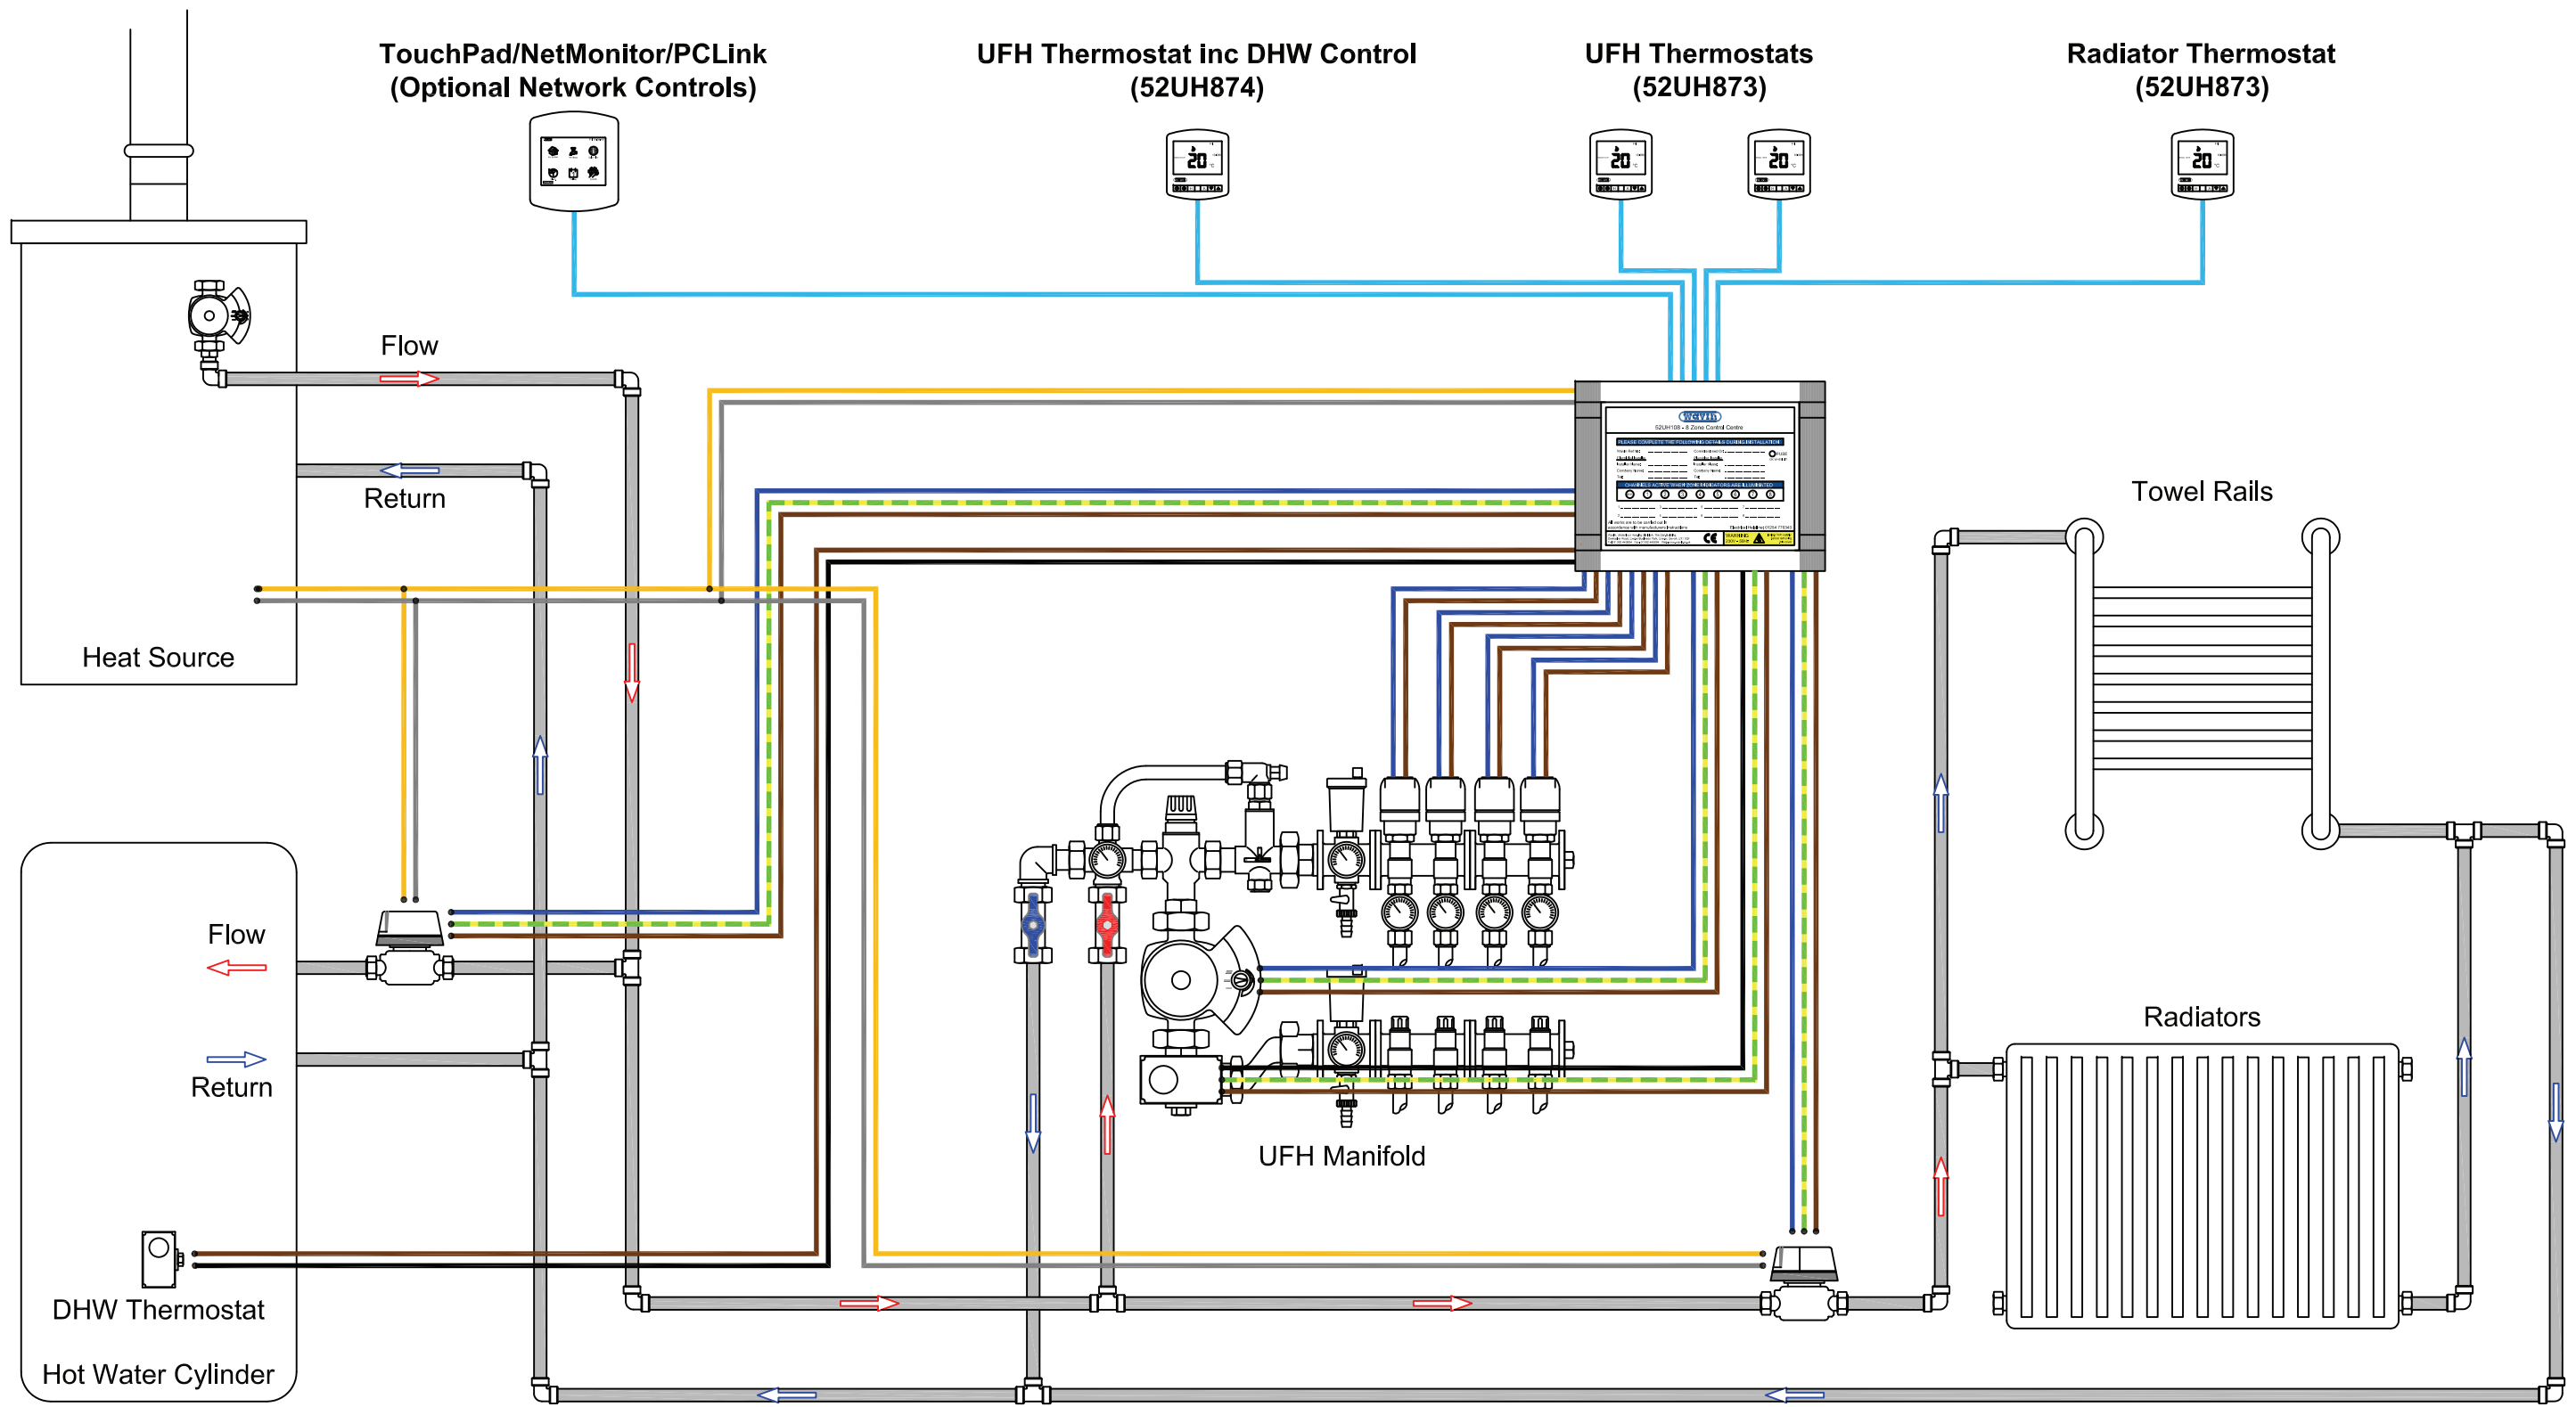

Belden 9538/9536 cable is required for the 12V power and data connections, with cable lengths up to 100m.

Cat 5e - FTP cable can be used when cable lengths are less than 30 metres.

The shield/drain wires should be connected to earth at the control centre.

The use of other cable types may cause communication errors within systems using network accessories.

All components must be installed and earthed in accordance with local regulations.

Only competent persons with certification recognised under Building Regulations - Part P should carry out electrical installation or servicing work.